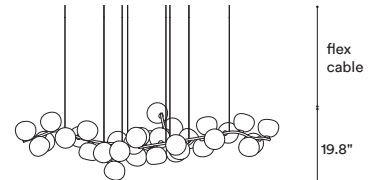

Standard Steel Wire Suspension:

157.5" steel wires and flex cable

Drop height range including canopy: 22"-169.3"

Flex Cable Suspension Options on request:

10m steel wires and flex cables

Drop height range with flex cable options including canopy: 22"-405.5"

MECHF34

Lamp Dimensions

W68.2" x D26" x H19.8"

Weight

~26 lbs.

Modules:

2 x MEPEH17Y

68.2"