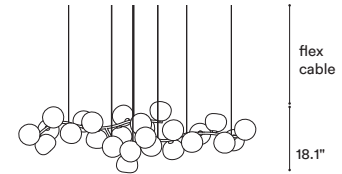

Maehwa Chandelier Flow 26

MECHF26

CE IP20

Materials

Transparent, translucent or blushed handblown borosilicate glass, handmade finish electroplated brass.

Power Input

110-120V 50-60Hz

Standard Light Source

26 Proprietary Maehwa LEDs. 21.6 W, 3170 lm

Light Source Properties

2700K warm white. CRI>95. Energy label A.

Standard white canopy L350 (14" x 4.5" x 5) included.

Standard built-in phasecut dimmable driver included.

Further driver options below.

Standard Steel Wire Suspension:

157.5" steel wires and flex cable

Drop height range including canopy: 30.7"-165.4"

Flex Cable Suspension Options on request:

10m steel wires and flex cables
Drop height range with flex cable options including canopy: 30.7"-401.6"

MECHF26

Lamp Dimensions

W60.1" x D22.8" x H18.1"

Weight

~20 lbs.

Modules:

1 x MEPEH09

1 x MEPEH17Y